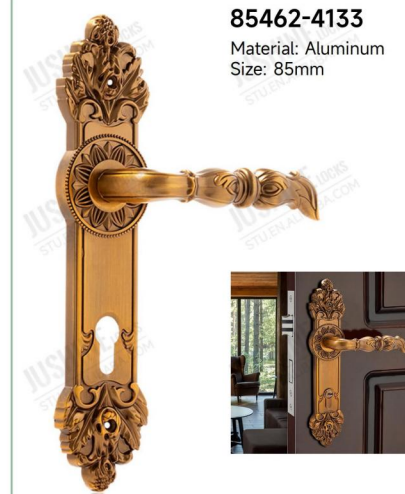

## Aluminum Plate Door Handle

**8527-96**  
Material: Aluminum  
Size: 85mm

**8532-9352**  
Material: Aluminum  
Size: 85mm

**8570-7321**  
Material: Aluminum  
Size: 85mm

**8578-7321**  
Material: Aluminum  
Size: 85mm

**8546-903**  
Material: Aluminum  
Size: 85mm

**8597-97**  
Material: Aluminum  
Size: 85mm

**8594-9694**  
Material: Aluminum  
Size: 85mm

**8507-911**  
Material: Aluminum  
Size: 85mm

### Aluminum Plate Door Handle

**85187-94**  
Material: Aluminum  
Size: 85mm

**85462-4133**  
Material: Aluminum  
Size: 85mm

**851057-8126**  
Material: Aluminum  
Size: 85mm

**859108-9108**  
Material: Aluminum  
Size: 85mm

### Aluminum Plate Door Handle

**8586-825**

Material: Aluminum/Zinc  
Size: 85mm

**85104-9104**

Material: Aluminum  
Size: 85mm

**85322-9106**

Material: Aluminum  
Size: 85mm

**85322-9156**