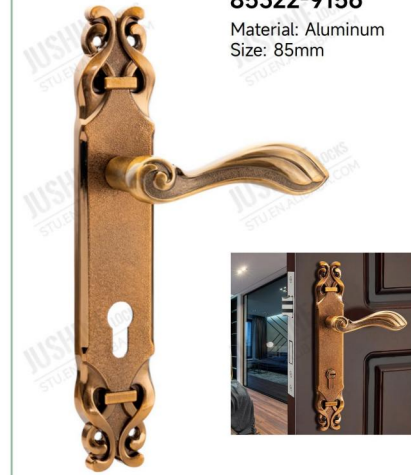

### Aluminum Plate Door Handle

**85187-94**  
Material: Aluminum  
Size: 85mm

**85462-4133**  
Material: Aluminum  
Size: 85mm

**851057-8126**  
Material: Aluminum  
Size: 85mm

**859108-9108**  
Material: Aluminum  
Size: 85mm

### Aluminum Plate Door Handle

**8586-825**

Material: Aluminum/Zinc  
Size: 85mm

**85104-9104**

Material: Aluminum  
Size: 85mm

**85322-9106**

Material: Aluminum  
Size: 85mm

**85322-9156**

Material: Aluminum  
Size: 85mm

**85106-9138**

Material: Aluminum  
Size: 85mm

**85107-9107**

Material: Aluminum  
Size: 85mm

**85122-9504**

Material: Aluminum  
Size: 85mm

**85201-9201**